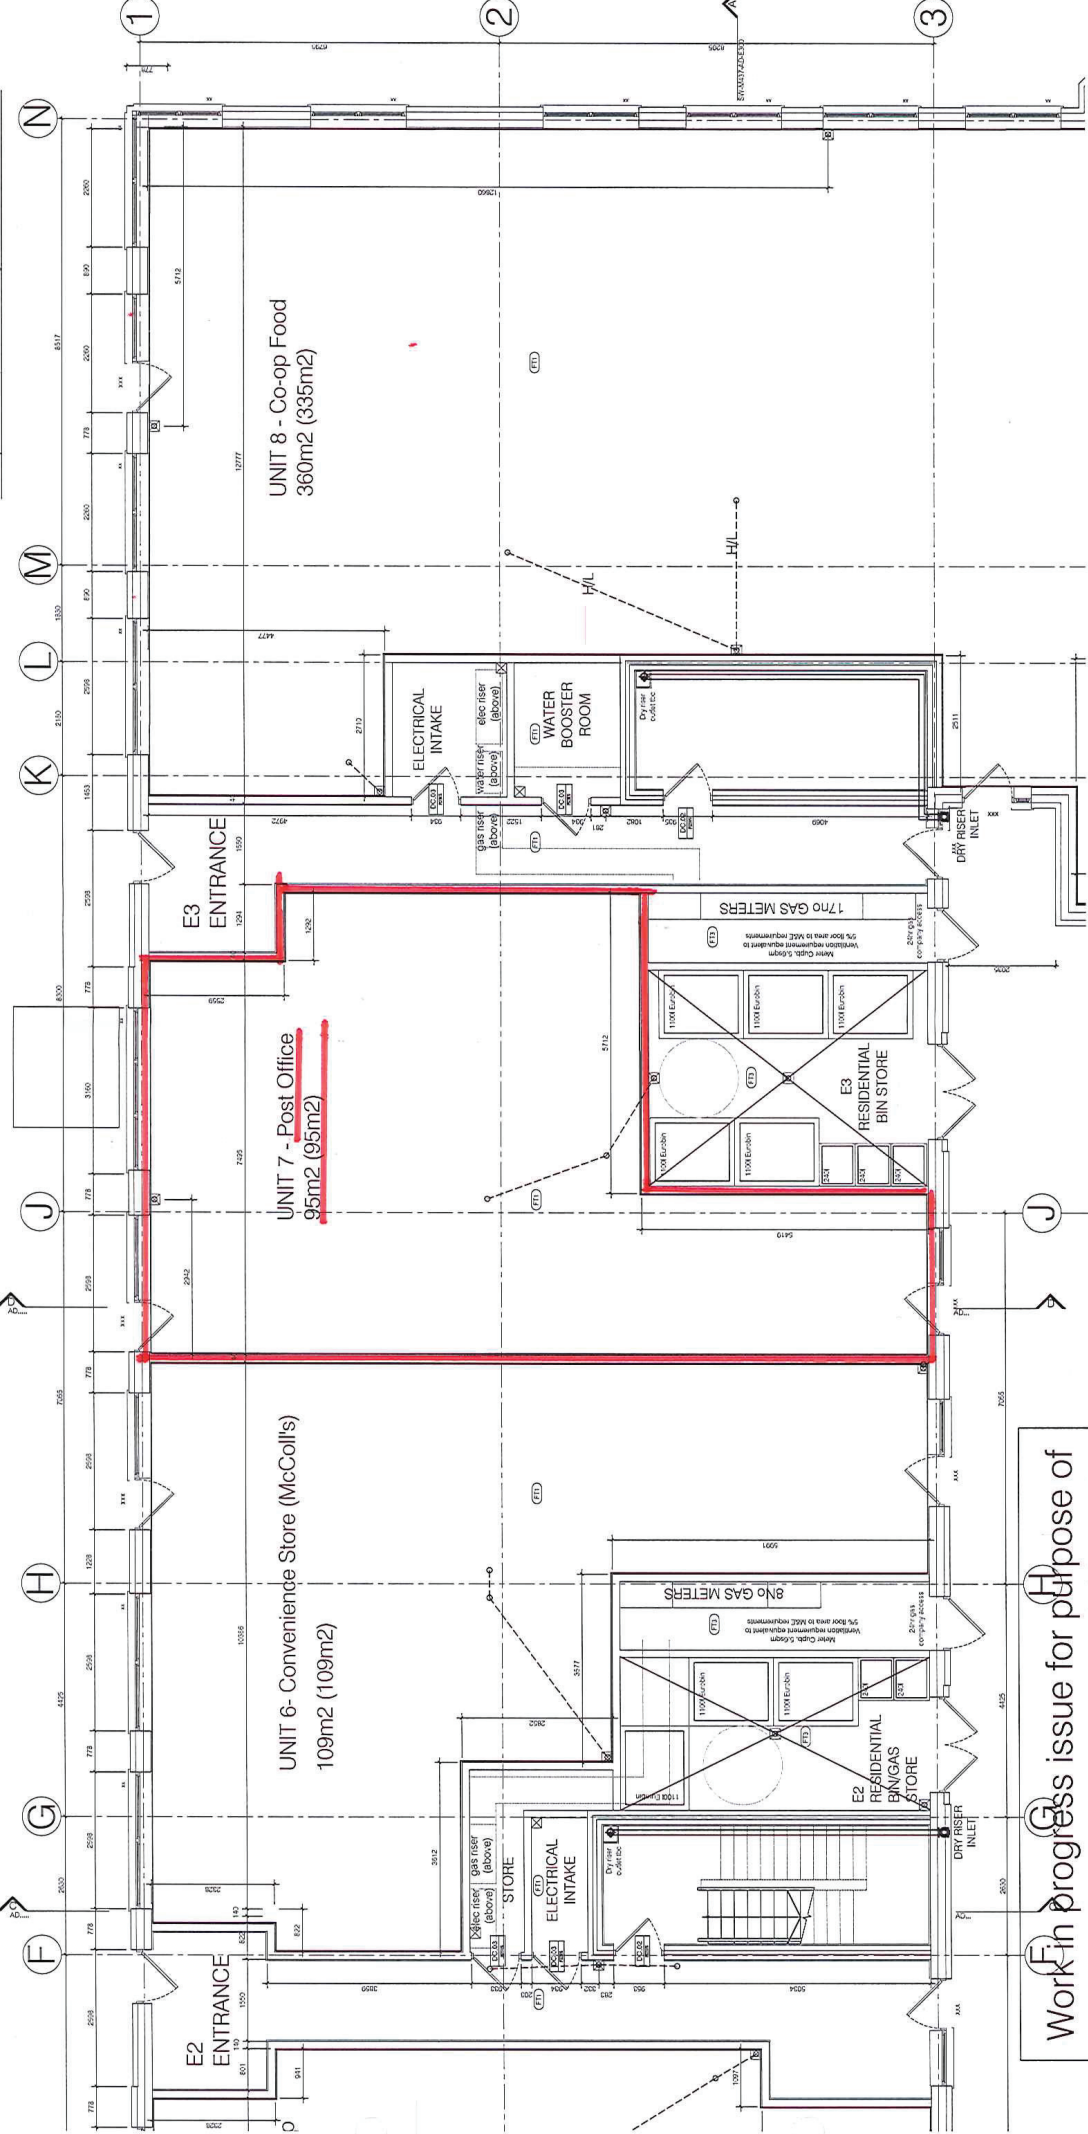

TENDER

MULALLEY

SPECIAL WORKS

DEPARTMENT OF INFRASTRUCTURE

DATE	10.02.17
CLIENT	Walford Community Housing Trust
PROJECT	Central Meriden Estate, Walford WD25 9JW
TITLE	Block E2_3 - Shell & Core - Ground Floor 2
CHECK	FT
SCALE	1:50
DWG NO.	SW-M37-AD-SK027
REVISION	

Block E2-3- Ground Floor

Work in progress issue for purpose of client approval of commercial layout.